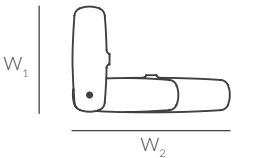

CONF. 4

RRP • 926 €  
H • 184 cm | 72.44"  
W • 178 cm | 70"

**CONF. 5**

RRP • 876 €  
H • 159 cm | 62.6"  
W • 178 cm | 70"

**CONF. 5**

“Versatile collection  
allowing installation in  
any position from the  
floor or to the ceiling.”

**CONF. 7**

RRP • 1062 €  
H • 186 cm | 73.22"  
W • 218 cm | 85.83"

**CONF. 8**  
 RRP • 1136 €  
 H • 196 cm | 77.16"  
 W • 178 cm | 70"

**CONF. 9**

RRP • 1076 €  
 H • 166 cm | 65.35"  
 W<sub>1</sub> • 82 cm | 33.28"  
 W<sub>2</sub> • 122 cm | 48"

**CONF. 10**  
RRP • 1366 €  
H • 218 cm | 50.39"  
W • 218 cm | 50.39"

“Stylish and complete minimalist desk. It reduces its elements to the indispensable, remaining only with two legs.”

**ESCRITORIO**