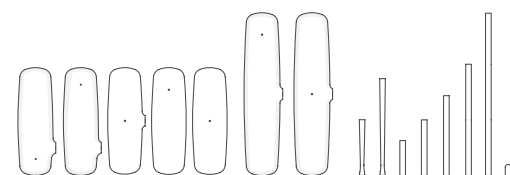

DESCRIPTION

It is a modular system consisting of shelves and rods of different sizes. The system stands thanks to a central base in which you can alternate fixed shelves to the wall with floating shelves, providing strength and flexibility to the structure at the same time. It's a very versatile collection that allows installation in any position to the floor or to the ceiling.

Nomon has an online Única shelving system configurator at the following address:

<https://nomonhome.com/configurator/model/estanteria>

MATERIAL

Rods & terminals: Natural solid walnut or black stained ash veneered.

Shelves: MDF natural walnut veneered top or black stained ash veneered.

Manufactured in Spain following artisanal methods with natural solid walnut.

Walnut Black ash

CARACTERÍSTICAS

1. FLOOR AND CEILING INSTALLATION

It can be installed on the floor or suspended from the ceiling, alternating freestanding and fixed selves.