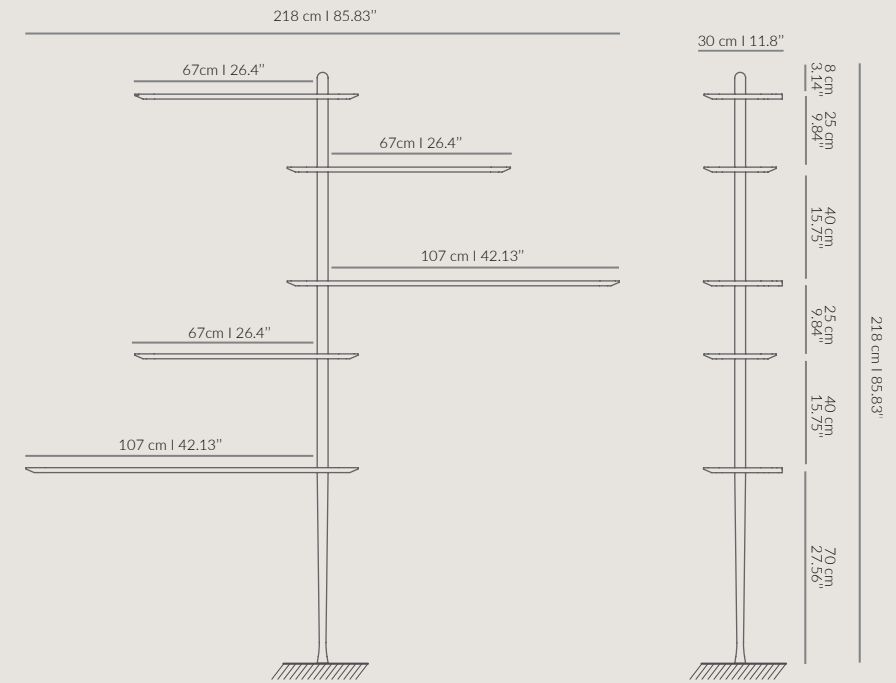

### CONF. 6

RRP • 1076 €  
H • 166 cm | 65.35"  
W • 178 cm | 70"

### CONF. 7

RRP • 1156 €  
H • 186 cm | 73.22"  
W • 218 cm | 85.83"

### CONF. 10

RRP • 1366 €  
 H • 218 cm | 85.83"  
 W • 218 cm | 85.83"

### CONF. 9

RRP • 1076 €  
 H • 166 cm | 65.35"  
 W<sub>1</sub> • 82 cm | 33.28"  
 W<sub>2</sub> • 122 cm | 48"