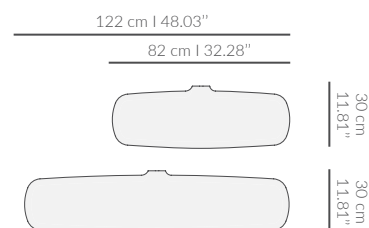

DESCRIPTION

It is a modular system consisting of shelves and rods of different sizes. The system stands thanks to a central base in which you can alternate fixed shelves to the wall with floating shelves, providing strength and flexibility to the structure at the same time. It's a very versatile collection that allows installation in any position to the floor or to the ceiling.

Nomon has an online Única shelving system configurator at the following address:

<https://nomonhome.com/configurator/model/estanteria>

MATERIAL

Rods & terminals: Natural solid walnut or black stained ash veneered.

Shelves: MDF natural walnut veneered top or black stained ash veneered.

Manufactured in Spain following artisanal methods with natural solid walnut.

Walnut Black ash

CARACTERÍSTICAS

1. FLOOR AND CEILING INSTALLATION

It can be installed on the floor or suspended from the ceiling, alternating freestanding and fixed selves.