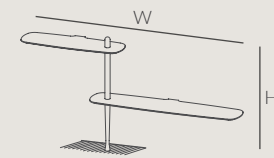

CONF. 3

RRP • 596 €
H • 92 cm | 36.22"
W • 178 cm | 70"