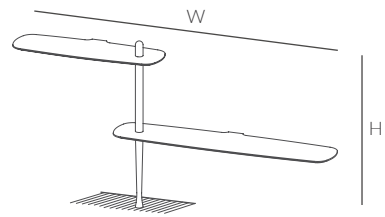

RRP • 330 €  
H • 72 cm | 28.3"  
W • 82 cm | 32.3"

**CONF. 2**

RRP • 370 €  
H • 72 cm | 28.3"  
W • 122 cm | 48"

**CONF. 3**

RRP • 596 €  
H • 92 cm | 36.22"  
W • 178 cm | 70"

CONF. 2

CONF. 3

CONF. 4

CONF. 4

RRP • 926 €  
H • 184 cm | 72.44"  
W • 178 cm | 70"

**CONF. 5**

RRP • 876 €  
H • 159 cm | 62.6"  
W • 178 cm | 70"

**CONF. 5**

“Versatile collection  
allowing installation in  
any position from the  
floor or to the ceiling.”