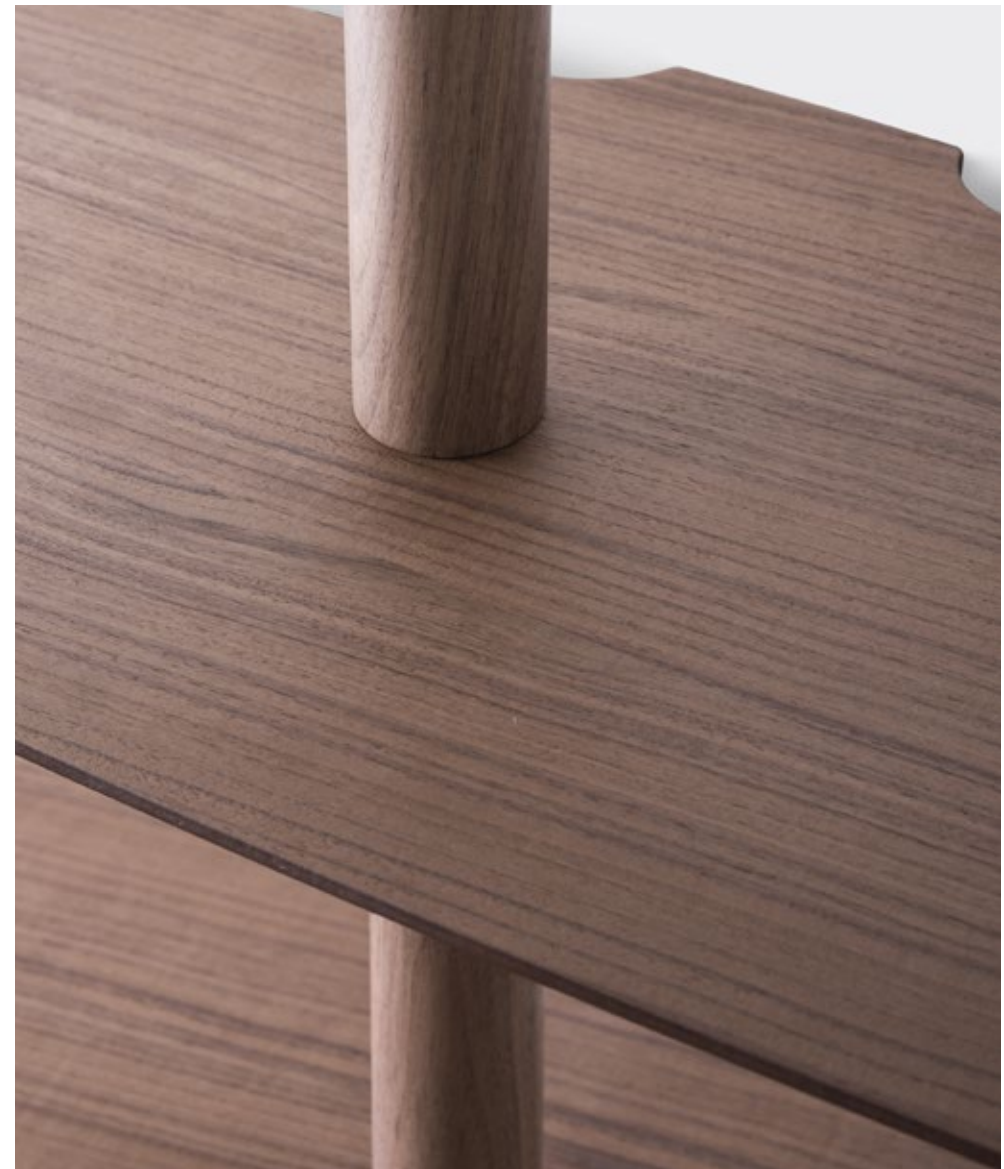

“Unica collection is born with the aim of the user to participate in the design of the furniture, offering in a simple and intuitive way **infinite possibilities.**”

Award-winning product
2020 Bronze Delta Award