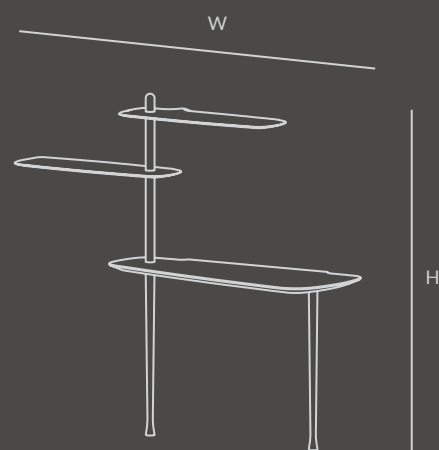

**CONF. 7**

RRP • 1062 €  
H • 186 cm | 73.22"  
W • 218 cm | 85.83"

**CONF. 8**  
 RRP • 1136 €  
 H • 196 cm | 77.16"  
 W • 178 cm | 70"

**CONF. 9**

RRP • 1076 €  
 H • 166 cm | 65.35"  
 W<sub>1</sub> • 82 cm | 33.28"  
 W<sub>2</sub> • 122 cm | 48"

**CONF. 10**  
RRP • 1366 €  
H • 218 cm | 50.39"  
W • 218 cm | 50.39"

“Stylish and complete minimalist desk. It reduces its elements to the indispensable, remaining only with two legs.”

**ESCRITORIO**