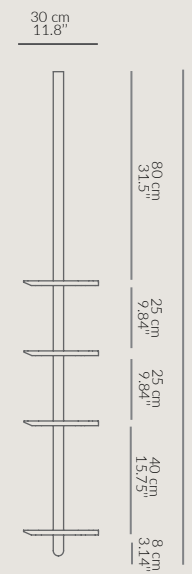

CONF. 7

RRP • 1156 €
H • 186 cm | 73.22"
W • 218 cm | 85.83"