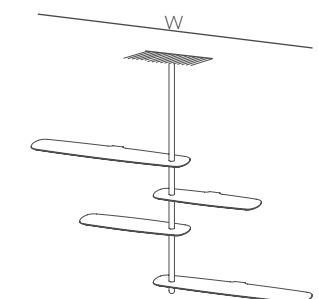

CONF. 4

RRP • 926 €  
H • 184 cm | 72.44"  
W • 178 cm | 70"

**CONF. 5**

RRP • 876 €  
H • 159 cm | 62.6"  
W • 178 cm | 70"

**CONF. 5**

“Versatile collection  
allowing installation in  
any position from the  
floor or to the ceiling.”