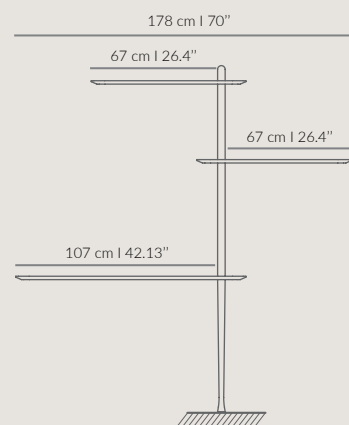

CONF. 4

RRP • 926 €
H • 184 cm | 72.44"
W • 178 cm | 70"