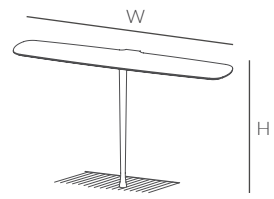

CONF. 2

RRP • 370 €
H • 72 cm | 28.3"
W • 122 cm | 48"

CONF. 3

RRP • 596 €
H • 92 cm | 36.22"
W • 178 cm | 70"