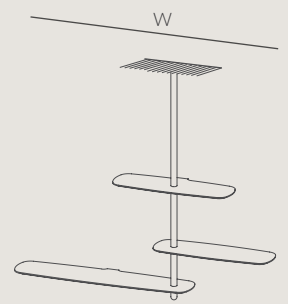

RRP • 330 €  
H • 72 cm | 28.3"  
W • 82 cm | 32.3"

**CONF. 2**

RRP • 370 €  
H • 72 cm | 28.3"  
W • 122 cm | 48"

**CONF. 3**

RRP • 596 €  
H • 92 cm | 36.22"  
W • 178 cm | 70"

CONF. 2

CONF. 3

CONF. 4

CONF. 4

RRP • 926 €  
H • 184 cm | 72.44"  
W • 178 cm | 70"

**CONF. 5**

RRP • 876 €  
H • 159 cm | 62.6"  
W • 178 cm | 70"

**CONF. 5**

“Versatile collection  
allowing installation in  
any position from the  
floor or to the ceiling.”