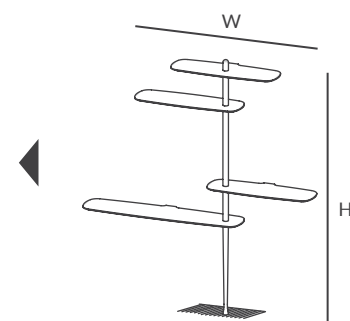

CONF. 8
RRP • 1136 €
H • 196 cm | 77.16"
W • 178 cm | 70"

CONF. 9

RRP • 1076 €
H • 166 cm | 65.35"
W₁ • 82 cm | 33.28"
W₂ • 122 cm | 48"