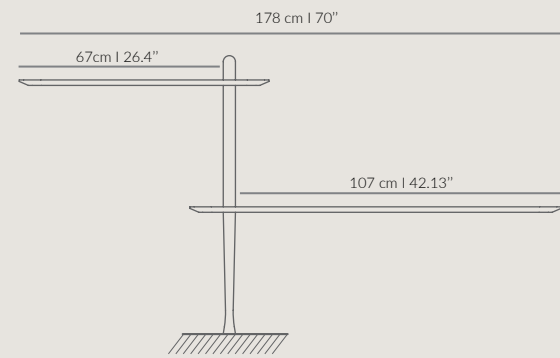

CONF. 3

RRP • 596 €
H • 92 cm | 36.22"
W • 178 cm | 70"