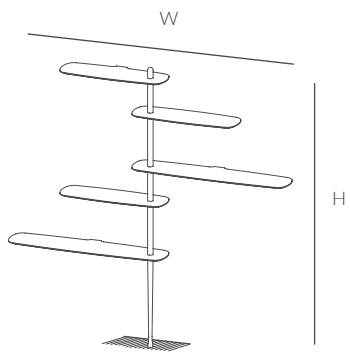

CONF. 4

RRP • 926 €  
H • 184 cm | 72.44"  
W • 178 cm | 70"

**CONF. 5**

RRP • 876 €  
H • 159 cm | 62.6"  
W • 178 cm | 70"

**CONF. 5**

“Versatile collection  
allowing installation in  
any position from the  
floor or to the ceiling.”

**CONF. 7**

RRP • 1062 €  
H • 186 cm | 73.22"  
W • 218 cm | 85.83"

**CONF. 8**  
 RRP • 1136 €  
 H • 196 cm | 77.16"  
 W • 178 cm | 70"

**CONF. 9**

RRP • 1076 €  
 H • 166 cm | 65.35"  
 W<sub>1</sub> • 82 cm | 33.28"  
 W<sub>2</sub> • 122 cm | 48"

**CONF. 10**  
RRP • 1366 €  
H • 218 cm | 50.39"  
W • 218 cm | 50.39"

“Stylish and complete minimalist desk. It reduces its elements to the indispensable, remaining only with two legs.”

**ESCRITORIO**

## DESCRIPTION

It is a modular system consisting of shelves and rods of different sizes. The system stands thanks to a central base in which you can alternate fixed shelves to the wall with floating shelves, providing strength and flexibility to the structure at the same time. It's a very versatile collection that allows installation in any position to the floor or to the ceiling.