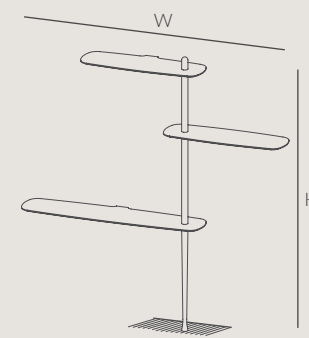

RRP • 330 €  
H • 72 cm | 28.3"  
W • 82 cm | 32.3"

**CONF. 2**

RRP • 370 €  
H • 72 cm | 28.3"  
W • 122 cm | 48"

**CONF. 3**

RRP • 596 €  
H • 92 cm | 36.22"  
W • 178 cm | 70"

CONF. 2

CONF. 3

CONF. 4

CONF. 4

RRP • 926 €  
H • 184 cm | 72.44"  
W • 178 cm | 70"

**CONF. 5**

RRP • 876 €  
H • 159 cm | 62.6"  
W • 178 cm | 70"

**CONF. 5**

“Versatile collection  
allowing installation in  
any position from the  
floor or to the ceiling.”